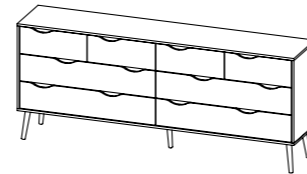

75455U Double dresser

195.6 x 39.1 x 81.7 cm

77x 15.4 x 32.2"

Colours: 49ak

50.1 x 39.1 x 49.7 cm

19.7 x 15.4 x 19.6"

Colours: 49ak

COLOURS

49

White

ak

Oak structure

gm

Matt black

Measurements indicated as width x depth x height