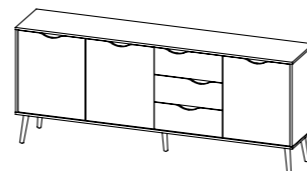

75454 Sideboard

195.6 x 39.1 x 81.7 cm

77 x 15.4 x 32.2"

Colours: 49ak